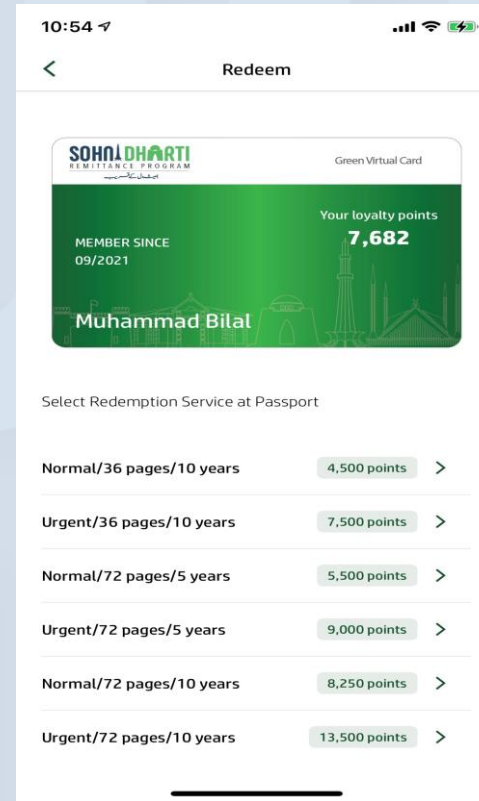

# Redemption Flow

# Redemption Flow – Passport

Login SDRP App  
& Click **Redeem**  
**Your Points**

Select **Passport** from  
the **Redeem** Screen

Select **Service**  
against which points  
to be redeemed