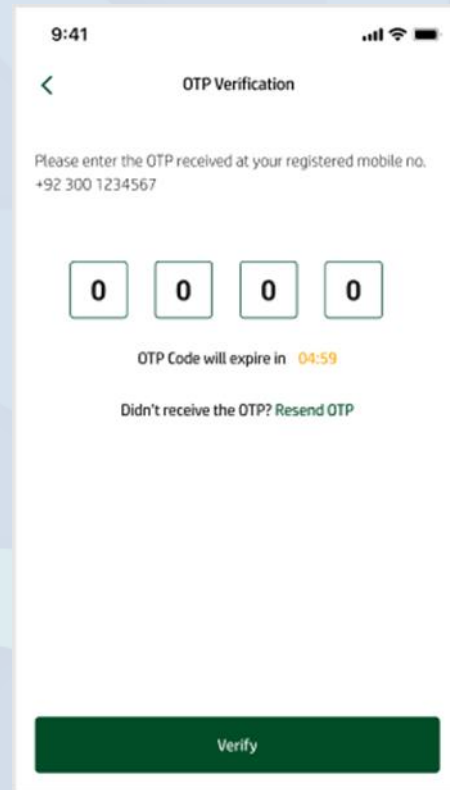

# Redemption Flow – Passport

Login SDRP App  
& Click **Redeem**  
**Your Points**

Select **Passport** from  
the **Redeem** Screen

Select **Service**  
against which points  
to be redeemed

# Redemption Flow – Passport

Confirm the redemption details

Enter **OTP** received to you on SMS

Points redeemed **Successfully**