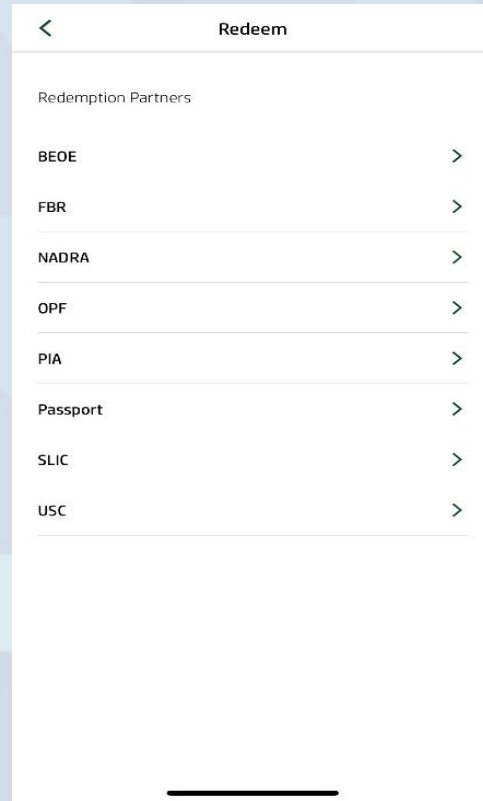

# Redemption Flow

# Redemption Flow – Passport

Login SDRP App  
& Click **Redeem**  
**Your Points**

Select **Passport** from  
the **Redeem** Screen

Select **Service**  
against which points  
to be redeemed

# Redemption Flow – Passport

Confirm the redemption details

Enter **OTP** received to you on SMS

Points redeemed **Successfully**