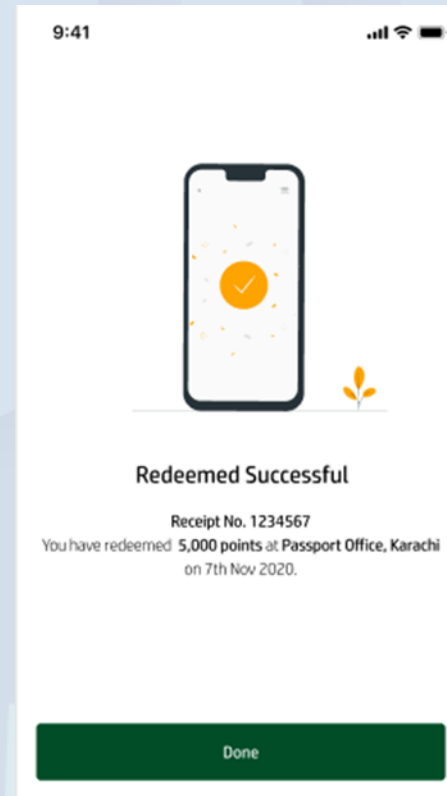

# Redemption Flow

# Redemption Flow – Passport

Login SDRP App  
& Click **Redeem**  
**Your Points**

Select **Passport** from  
the **Redeem** Screen

Select **Service**  
against which points  
to be redeemed

# Redemption Flow – Passport

Confirm the redemption details

Enter **OTP** received to you on SMS

Points redeemed **Successfully**