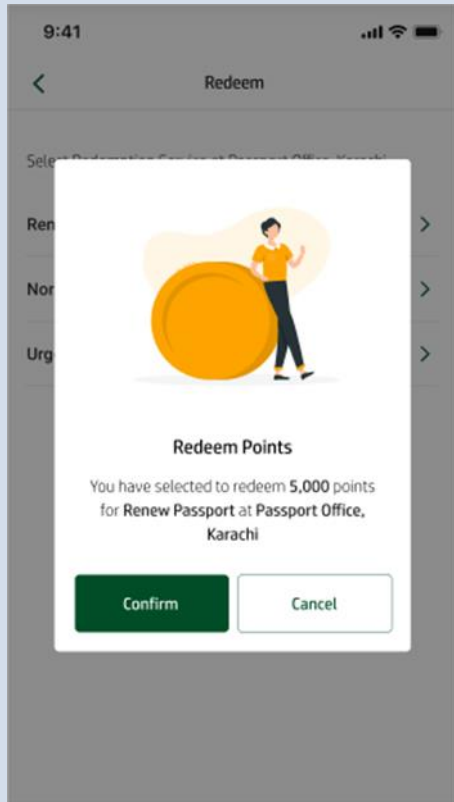

# Redemption Flow

# Redemption Flow – Passport

Login SDRP App  
& Click **Redeem**  
**Your Points**

Select **Passport** from  
the **Redeem** Screen

Select **Service**  
against which points  
to be redeemed

# Redemption Flow – Passport

Confirm the redemption details

Enter **OTP** received to you on SMS

Points redeemed **Successfully**