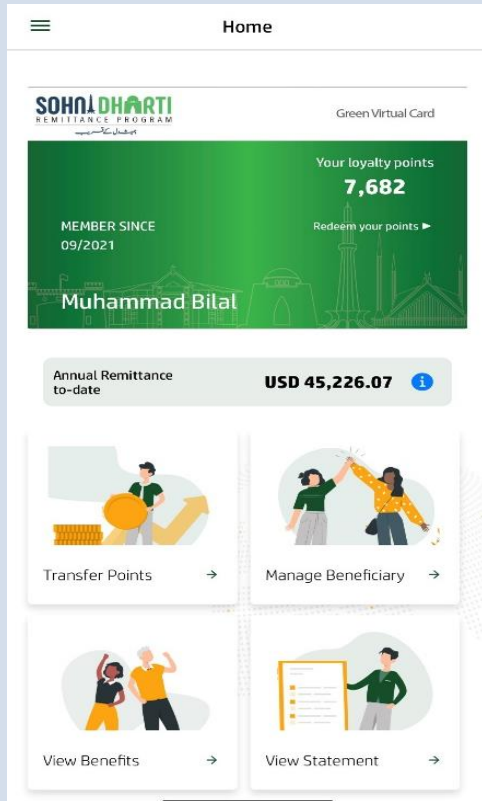

# Redemption Flow

# Redemption Flow – Passport

Login SDRP App  
& Click **Redeem**  
**Your Points**

Select **Passport** from  
the **Redeem** Screen

Select **Service**  
against which points  
to be redeemed